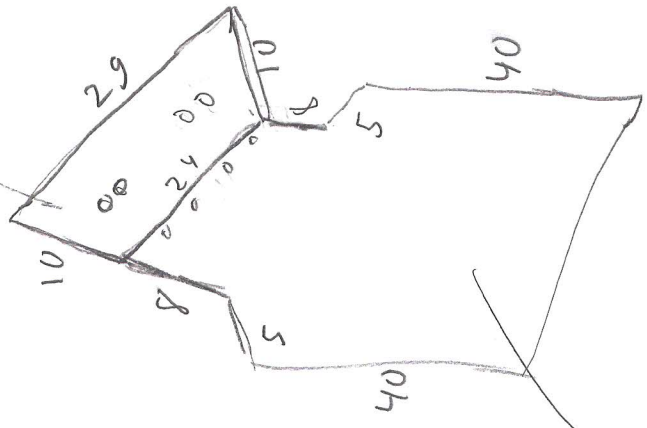

inter face plate

cm

back

Aluminum thickness 7 cm